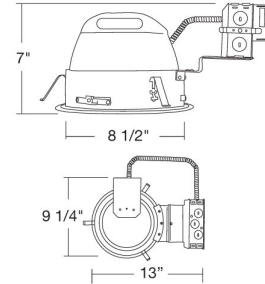

## Features

- Integral Electronic ballast for (2) horizontally mounted lamps.
- 6 5/8" ht allows use in 2x8 construction.
- Trim support adjusts 3/4" to accommodate different ceiling thicknesses.
- UL Listed for damp location and for feed through.

## Dimensions