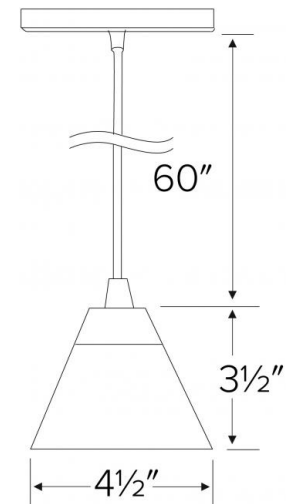

Decorative Pendants

Features

- Diffused Glass Sconce with Canopy and 60" Cord.
- Comes included with 50W, 120V J-C Lamp.

Specifications

Wattage	50W
Voltage	120V

Options

White Glass w/Black Cord

Red Glass w/Black Cord

Blue Glass w/Black Cord

White Glass w/White Cord

Dimensions

Product Numbers

Item	Watts	Voltage	Finish
EDL70W	50W	120V	White Glass w/Black Cord
EDL70R	50W	120V	Red Glass w/Black Cord
EDL70BL	50W	120V	Blue Glass w/Black Cord
EDL71W	50W	120V	White Glass w/White Cord