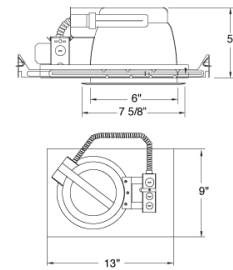

7" CFL Horizontal Downlight with Plaster Frame

Features

- Compact Fluorescent Housing with Plaster Frame.
- For (1) or (2) horizontally mounted lamps with integral electronic ballast.
- 5 1/4" ht allows use in 2x6 construction.
- Trim support adjusts 3/4" to accommodate different ceiling thicknesses.
- Adjustable hanger bars will span 24" and can be repositioned 90°.
- UL Listed for damp location and feed through.
- Plaster frame with captive bar hangers.

Specifications

Wattage	26W - 52W
Voltage	120/277V
Lamp Type	CFL
Damp Location	Listed

Dimensions

Product Numbers

Item	Description	Lamp type	Watts	Voltage
ELHF7126E	7" CFL Horizontal Downlight with Plaster Frame	CFL	26W	120/277V
ELHF7226E	7" CFL Horizontal Downlight with Plaster Frame	CFL	52W	120/277V
ELHF7132E	7" CFL Horizontal Downlight with Plaster Frame	CFL	32W	120/277V
ELHF7142E	7" CFL Horizontal Downlight with Plaster Frame	CFL	42W	120/277V