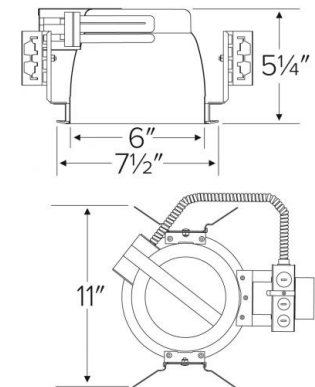

## Features

- Compact Fluorescent Housing for (2) horizontally mounted lamps with integral electronic ballast.
- 5 1/4" ht allows use in 2x6 construction.
- Trim support adjusts 3/4" to accommodate different ceiling thicknesses.
- Hanger bars not included.
- UL Listed for damp location and feed through.

## Dimensions