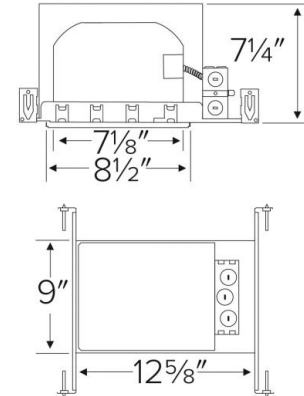

8" Square CFL IC Downlights

Features

- Double Wall IC Housing, Airtight with Lensed Trims.
- Supplied with captive bar hangers for 24" joist spacing.
- UL Listed for damp location and for Feed Through.

Specifications

Wattage	18W - 52W
Voltage	120/277V
Lamp Type	CFL

Dimensions

Product Numbers

Item	Description	Lamp type	Watts	Voltage
EL8SQ118ICEA	8" Square CFL IC Downlight	CFL	18W	120/277V
EL8SQ126ICEA	8" Square CFL IC Downlight	CFL	26W	120/277V
EL8SQ132ICEA	8" Square CFL IC Downlight	CFL	32W	120/277V
EL8SQ142ICEA	8" Square CFL IC Downlight	CFL	42W	120/277V
EL8SQ213ICEA	8" Square CFL IC Downlight	CFL	26W	120/277V
EL8SQ218ICEA	8" Square CFL IC Downlight	CFL	36W	120/277V
EL8SQ226ICEA	8" Square CFL IC Downlight	CFL	52W	120/277V