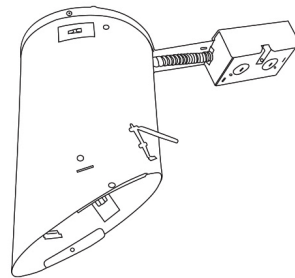

6" E26 Medium Base Sloped Housing
Remodel

CAT NO.	SPECIFICATIONS
EL901RT	90W Max.