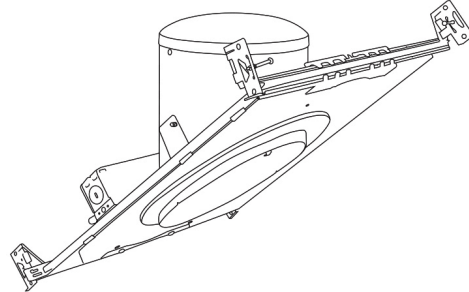

6" E26 Medium Base Sloped Housing
New Construction

CAT NO.	SPECIFICATIONS
EL901ICA	75W Max.