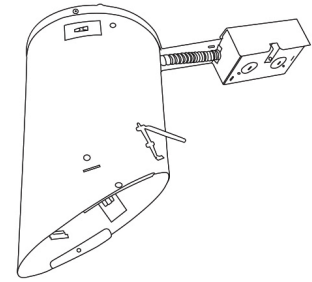

Installation: Clips securely mount trim into the housing and keeps ring flush with ceiling.

Compatible Housings: EL946ICA, EL901ICA, EL901RICA, EL901HT, EL901RT.

Lamp: Compatible with Medium base (E26) PAR type.

Specifications

Options

Black w/White Ring

All White

Product Numbers

Item	Finish
EL602B	Black w/White Ring
EL602W	All White

Product Number Builder Example: EL602B

6" Super Sloped Baffle Trim	Finish
<input type="text" value="EL602"/>	<input type="text"/>

B Black w/White Ring
W All White

Product Custom Image

Compatible Products

For use with **6" Super Sloped Trims**

6" E26 Base Super Sloped Ceiling IC Housings

6" E26 Medium Base Sloped Housing
New Construction

CAT NO.	SPECIFICATIONS
EL946ICA	90W Max.

6" E26 Medium Base Sloped Housing
New Construction

CAT NO.	SPECIFICATIONS
EL901ICA	75W Max.

6" E26 Medium Base Sloped Housing
Remodel

CAT NO.	SPECIFICATIONS
EL901RICA	75W Max.