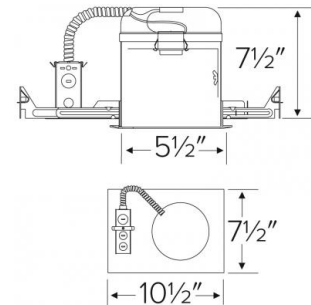

5" Low Voltage Universal Housing

Features

- 5" Single Wall New Construction Housing.
- Trims sold separately.
- Lamp: 50W MAX 12V MR16 GU/GX5.3 bi-pin LED/Halogen (not included).
- Lamp Holder: MR16 GU/GX5.3 bi-pin socket.

Specifications

Wattage	75W
Voltage	120V
Lamp Type	GU5.3 BiPin
Damp Location	Listed

Dimensions

Technical Details

Construction:

- Single wall new construction.
- Housing adjusts in frame to accommodate up to 1 1/4" ceiling thickness.
- Steel housing for greater heat dissipation. Stamped galvanized steel frame.

Installation: Designed for ceiling plenums where 2x8 joists or taller joists are used. High strength hanger bars can easily be nailed to joists. Maximum hole cutout is 5 1/2". Suitable for T-grid and drop ceiling applications. See installation sheet for detailed information.

Junction Box: Positioned to accommodate straight conduit runs. Seven 1/2" trade size conduit knockouts, four 3/4" knockouts with pry-out knockout slots. 4 Romex pryouts with strain relief.

Hanger Bars: Pre-installed hanger bars with True Nail facilitate easy installation in regular lumber, engineered lumber, and laminated beams. Integral T-bar slots for easy installation in T-bars. Spans up to 24" and can be repositioned 90°. Score lines allow for tool-free hanger bar size reduction. Integral leveling flange allows for single-person installation while aligning the housings with the joists.