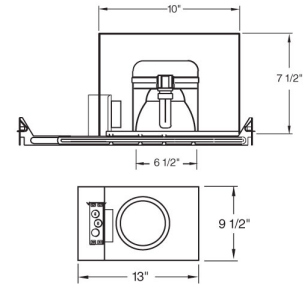

6" Compact Fluorescent Vertical IC Downlight

Features

- Compact Fluorescent Double Walled Housing for (1) vertical mounted lamp with integral ballast.
- IC Rated, Airtight with lensed trims.
- Electronic Ballast.

Specifications

Wattage	32W - 42W
Voltage	120/277V
Lamp Type	CFL
Damp Location	Listed

Dimensions

Product Numbers

Item	Lamp type	Watts	Voltage
EL27HE32ICA	CFL	32W	120/277V
EL27HE42ICA	CFL	42W	120/277V