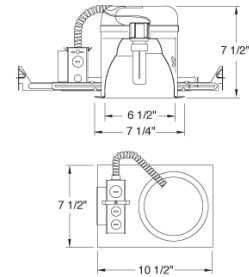

## Features

- Compact Fluorescent Single Walled Housing for (1) vertical mounted lamp with integral NPF electronic ballast.
- IC Housing adjusts 1 3/8" to accommodate different ceiling thicknesses.
- Airtight with lensed trims.
- Supplied with captive hanger bars for 24" joist spacing and can be positioned 90°.
- Feed thru listed housing with thermal protector.
- 7 1/2" ht allows use in 2x8 construction.
- UL Listed for damp location.

## Dimensions