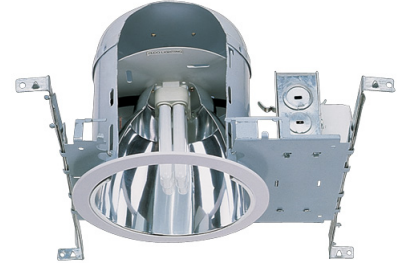

# 6" Compact Fluorescent Vertical IC Downlight

## Features

- Compact Fluorescent Single Walled Housing for (1) vertical mounted lamp with integral NPF electronic ballast.
- IC Housing adjusts 1 3/8" to accommodate different ceiling thicknesses.
- Airtight with lensed trims.
- Supplied with captive hanger bars for 24" joist spacing and can be positioned 90°.
- Feed thru listed housing with thermal protector.
- 7 1/2" ht allows use in 2x8 construction.
- UL Listed for damp location.