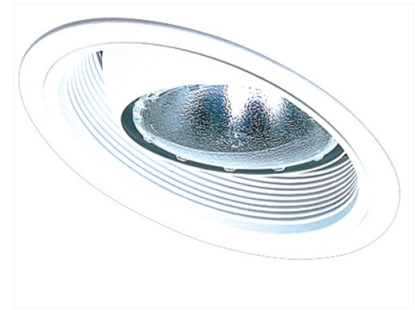

6" Sloped Regressed Eyeball Baffle Trim

Features

- Baffle with Regressed Eyeball.
- Lamp: 75W MAX. PAR30 or R30 or LED.
- O.D.: 8".

Specifications

Technical Details

Construction:

- Meticulously manufactured trim with a powder coated or anodized finish.
- Integral gimbal ring holds lamp and allows for 30° internal adjustability while keeping a flush look on the ceiling.
- Baffle helps reduce glare.

Installation: Clips securely mount trim into the housing and keeps ring flush with ceiling.

Compatible Housings: EL936ICA, EL918ICA, EL918RICA, EL900HT, EL900RT.

Lamp: Compatible with Medium base (E26) PAR type.

Options

All White

Black w/White Ring

Product Numbers

Item	Finish
EL618W	All White
EL618B	Black w/White Ring

Product Number Builder Example: EL618W

6" Baffle with Regressed Eyeball Finish

EL618