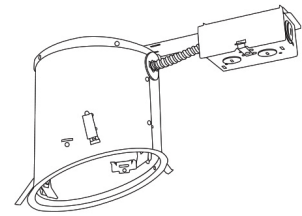

6" E26 Medium Base Sloped Housing
Remodel

CAT NO.	SPECIFICATIONS
EL918RICA	75W Max.