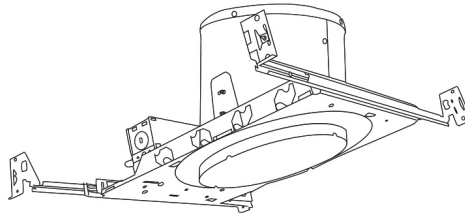

6" Sloped Regressed Eyeball Baffle Trim

Features

- Baffle with Regressed Eyeball.
- Lamp: 75W MAX. PAR30 or R30 or LED.
- O.D.: 8".

Specifications

Technical Details

Construction:

- Meticulously manufactured trim with a powder coated or anodized finish.
- Integral gimbal ring holds lamp and allows for 30° internal adjustability while keeping a flush look on the ceiling.
- Baffle helps reduce glare.

Installation: Clips securely mount trim into the housing and keeps ring flush with ceiling.

Compatible Housings: EL936ICA, EL918ICA, EL918RICA, EL900HT, EL900RT.

Lamp: Compatible with Medium base (E26) PAR type.

- W** All White
- B** Black w/White Ring

Product Custom Image

Compatible Products

For use with **6" Sloped Trims**

6" E26 Base Sloped Ceiling Housings

6" E26 Medium Base Sloped Housing
New Construction

CAT NO.	SPECIFICATIONS
EL936ICA	90W Max.

6" E26 Medium Base Sloped Housing
New Construction

CAT NO.	SPECIFICATIONS
EL918ICA	75W Max.

6" E26 Medium Base Sloped Housing
Remodel

CAT NO.	SPECIFICATIONS
EL918RICA	75W Max.

6" E26 Base Sloped Ceiling Non-IC Housings