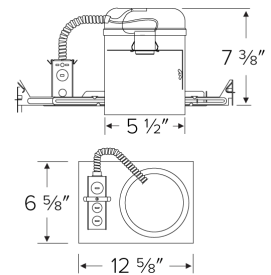

5" Airtight IC Housing with GU24 Base Socket

Features

- Airtight Housing for insulated ceilings.
- Adjustable socket bracket.
- Lamp: Self ballasted CFL, GU24 base.
- Meets CA Title 24 standards with qualified lamps.
- UL Listed for damp location and for feed through.

Specifications

Wattage	27W
Voltage	120V
Lamp Type	GU24
Damp Location	Listed

Dimensions

Technical Details

Construction:

- IC rated for direct contact with insulation, for use in IC or non-IC conditions.
- Housing adjusts in frame to accommodate up to 1 1/4" ceiling thickness.
- Airtight housing with gasket to restrict airflow in accordance with ASTM E-283 air-tight requirements.
- Aluminum housing for greater heat dissipation. Stamped galvanized steel frame.

Installation: Designed for ceiling plenums where 2x8 joists or taller are used. High strength hanger bars can easily be nailed to joists. Maximum hole cutout is 5 1/2". Suitable for T-grid and drop ceiling applications. See installation sheet for detailed information.

Junction Box: Positioned to accommodate straight conduit runs. Seven 1/2" trade size pryout conduit knockouts, 4 Romex pryouts with strain relief.

Hanger Bars: Pre-installed hanger bars with True Nail facilitate easy installation in regular lumber, engineered lumber, and laminated beams. Integral T-bar slots for easy installation in T-grids. Spans up to 24" and can be repositioned 90°. Score lines allow for tool-free hanger bar size reduction. Integral leveling flange allows for single-person installation while aligning the housing with the joists.