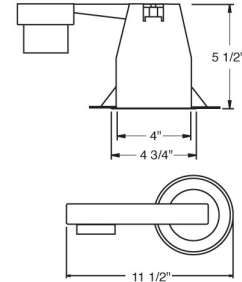

## Features

- Height: 5 1/2".
- Ceiling opening: 4 3/8".
- Trim O.D.: 4 3/4".
- Lamp: 4 Pin Quad CFL.

## Dimensions