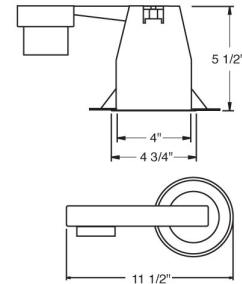

4" CFL Vertical Remodel IC & Non-IC Downlights

Features

Height: 6 1/2".
 Ceiling opening: 4 3/8".
 Trim O.D.: 4 3/4".
 Lamp: 4 Pin Quad CFL.

Specifications

Wattage	18W - 32W
Voltage	120/277V or 120V
Lamp Type	CFL

Dimensions

Product Numbers

Item	Description	Lamp type	Watts	Voltage
EL99RP18ICEA	4" CFL Vertical Remodel IC Downlight	CFL	18W	120V
EL99RP26ICEA	4" CFL Vertical Remodel IC Downlight	CFL	26W	120V
EL99RPL26EA	4" CFL Vertical Remodel Non-IC Downlight	CFL	26W	120/277V
EL99RPL32EA	4" CFL Vertical Remodel Non-IC Downlight	CFL	32W	120/277V