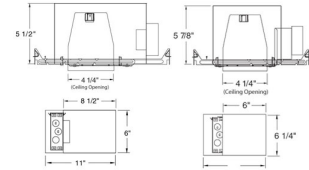

4" CFL Vertical IC Downlight Housings

Features

- Height: 5 1/2".
- Ceiling Opening: 4 3/8".
- Trim O.D. 4 3/4".
- Lamp: 4 pin Triple CFL.

Specifications

Wattage	18W - 26W
Voltage	120V
Lamp Type	CFL

Dimensions

Product Numbers

Item	Description	Lamp type	Watts	Voltage
EL99PL18ICEA	4" CFL Vertical IC Downlight Housing	CFL	18W	120V
EL99PL26ICEA	4" CFL Vertical IC Downlight Housing	CFL	26W	120V