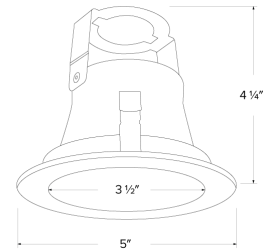

## Features

- Reflector Trim.
- Integral Socket Bracket to control lamp height.
- Lamp: 40W MAX A19 or R16, 50W MAX PAR20 or R20.
- O.D.: 5"

## Dimensions