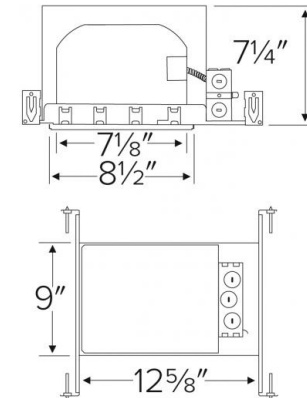

8" Incandescent IC Square Housing

Features

- Square housing, Type IC, Airtight (with lensed trims).
- Double wall aluminum construction.
- Integral thermal protector.
- Supplied with captive bar hangers for 24" max joist spacing.
- Lamp: 120V 75W MAX A19.
- UL listed for Damp Location and for Feed Through.

Specifications

Wattage	75W
Voltage	120V
Lamp Type	Medium Base (E26)
Damp Location	Listed

Dimensions

Technical Details

Construction:

- IC rated for direct contact with insulation, for use in IC or non-IC conditions.
- Housing adjusts in frame to accommodate up to 1 1/4" ceiling thickness.
- Airtight housing with lensed trims to restrict airflow in accordance with ASTM E-283 air-tight requirements.
- Aluminum housing for greater heat dissipation. Stamped galvanized steel frame.

Installation: Designed for ceiling plenums where 2x8 joists or taller are used. High strength hanger bars can easily be nailed to joists. Maximum hole cutout is 8 1/2". Suitable for T-grid and drop ceiling applications. See installation sheet for detailed information.

Junction Box: Positioned to accommodate straight conduit runs. Seven 1/2" trade size pryout conduit knockouts, 4 Romex pryouts with strain relief.

Hanger Bars: Pre-installed hanger bars with True Nail facilitate easy installation in regular lumber, engineered lumber, and laminated beams. Integral T-bar slots for easy installation in T-grids. Spans up to 24" and can be repositioned 90°. Score lines allow for tool-free hanger bar size reduction. Integral leveling flange allows for single-person installation while aligning the housing with the joists.