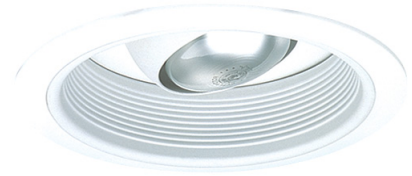

# 6" Regressed Baffle Trim with Regressed Eyeball

## Features

- Adjustable Baffle.
- Lamp: 50W MAX PAR20.
- O.D.: 7 1/4".

### Construction:

- Meticulously manufactured trim with a powder coated or anodized finish.
- Integral gimbal ring holds lamp and allows for 35° adjustability while keeping a flush look on the ceiling.
- Diecast trim ring for durability and lasting quality.
- Baffle helps reduce glare.