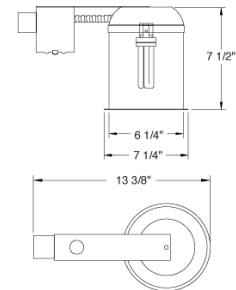

6" Compact Fluorescent Vertical Remodel IC Downlight

Features

- Remodel Compact Fluorescent IC Housing for (1) vertical mounted lamp with integral NPF electronic ballast.
- Airtight with lensed trims.
- Housing adjusts 1 3/8" to accommodate different ceiling thicknesses.
- Feed thru listed housing with thermal protector.
- 7 1/2" ht allows use in 2x8 construction.
- UL Listed for damp location.

Specifications

| | |
|----------------------|-----------|
| Wattage | 13W - 26W |
| Voltage | 120V |
| Lamp Type | CFL |
| Damp Location | Listed |

Dimensions

Product Numbers

| Item | Lamp type | Watts | Voltage |
|--------------|-----------|-------|---------|
| EL27RHE13ICA | CFL | 13W | 120V |
| EL27RHE18ICA | CFL | 18W | 120V |
| EL27RHE26ICA | CFL | 26W | 120V |