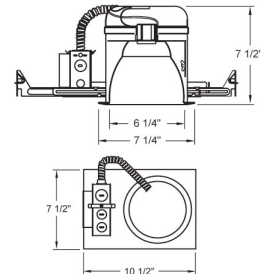

6" Compact Fluorescent Vertical Downlight

Features

- Compact Fluorescent Housing for (1) vertical mounted lamp with integral ballast.
- Housing adjusts 1 3/8" to accommodate different ceiling thicknesses.
- Supplied with captive hanger bars for 24" joist spacing and can be positioned 90°.
- Feed thru listed housing with thermal protector.
- 7 1/2" ht allows use in 2x8 construction.
- UL Listed for damp location.

Specifications

Wattage	13W - 42W
Voltage	120/277V
Lamp Type	CFL
Damp Location	Listed

Dimensions

Product Numbers

Item	Lamp type	Watts	Voltage
EL27HE13	CFL	13W	120/277V
EL27HE18	CFL	18W	120/277V
EL27HE26	CFL	26W	120/277V
EL27HE32	CFL	32W	120/277V
EL27HE42	CFL	42W	120/277V