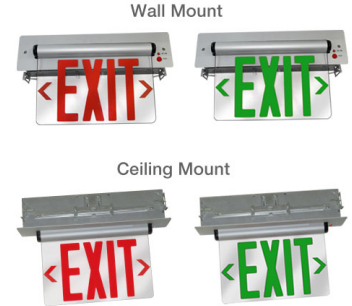

Recessed LED Edge Lit Exit Sign

Features

- Single or Double faced.
- 120V/277V with battery backup and hanger bars.
- For wall or ceiling mount.
- UL or ETL listed.
- Removable chevrons (arrows) included for jobsite customization.

Specifications

Damp Location ETL Listed

Options

Dimensions

Product Numbers

Item	Description
EDGREC1G	Green Letters, Single Face
EDGREC1R	Red Letters, Single Face
EDGREC2G	Green Letters, Double Face
EDGREC2R	Red Letters, Double Face