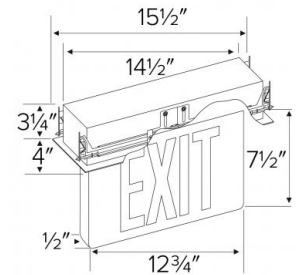

Recessed LED Edge Lit Exit Sign

Features

- Single or Double faced.
- 120V/277V with battery backup and hanger bars.
- For wall or ceiling mount.
- UL or ETL listed.
- Removable chevrons (arrows) included for jobsite customization.

Specifications

Damp Location ETL Listed

Options

Dimensions

Product Numbers

Item	Description
EDGREC1G	Green Letters, Single Face
EDGREC1R	Red Letters, Single Face
EDGREC2G	Green Letters, Double Face
EDGREC2R	Red Letters, Double Face