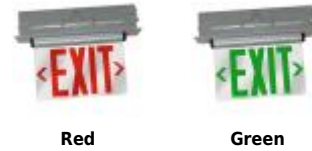

Recessed LED Edge Lit Exit Sign

Features

- Single or Double faced.
- 120V/277V with battery backup and hanger bars.
- For wall or ceiling mount.
- UL or ETL listed.
- Removable chevrons (arrows) included for jobsite customization.

Specifications

Damp Location ETL Listed

Options

Dimensions

Product Numbers

Item	Description
EDGREC1G	Green Letters, Single Face
EDGREC1R	Red Letters, Single Face
EDGREC2G	Green Letters, Double Face
EDGREC2R	Red Letters, Double Face