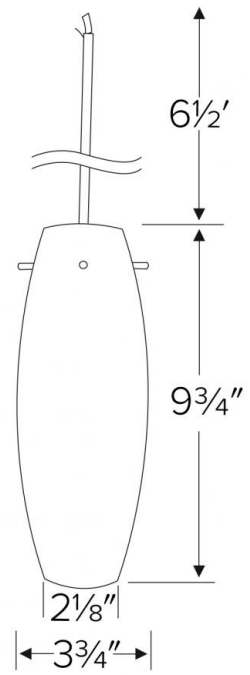

## Features

- E12 socket for 60W candelabra base lamp.
- Combine with ECT or ETT connector.
- 6 1/2 ft Clear Cord.

## Specifications

<b>Wattage</b>	60W
<b>Voltage</b>	120V
<b>Lamp Type</b>	Candelabra Base
<b>Damp Location</b>	Listed

## Dimensions