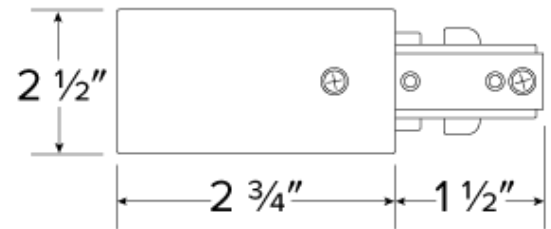

Live End Connector Track Accessory

Features

- Live End Connector for 1 Circuit Track to start a run.

Specifications

Options

White

Black

Bronze

Nickel

Dimensions

Product Numbers

Item	Description	Finish
EP801B	Live End Connector Track Accessory	Black
EP801BZ	Live End Connector Track Accessory	Bronze
EP801N	Live End Connector Track Accessory	Nickel
EP801W	Live End Connector Track Accessory	White