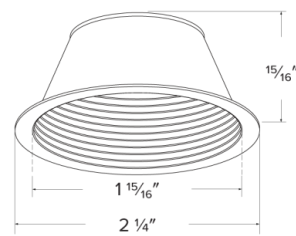

White Round Trim

Black Round Trim

Bronze Round Trim

White Square Trim

Black Square Trim

Reflector Dimensions

Baffle Dimensions

Round Trim Dimensions

Square Trim Dimensions

Product Number

Item	Description	Finish
ERT214B	Baffle	Black

Product Number Builder Example: ERT210W

Accessories for 2" LED Elm™ Downlights	Style	Color Finish
ERT		
	210 Reflector 214 Baffle 2R Round Trim 22SQ Square Trim	W White B Black H Haze (Reflector Only) BZ Bronze