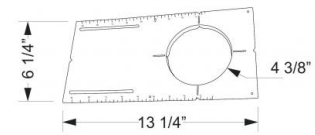

New Construction Round Mounting Plate

New construction mounting plate for 4", 6", and 8" Ultra Slim LED Round Panel Lights

Features

New construction mounting plate for 4", 6", and 8" Ultra Slim LED Round Panel Lights.

4" Dimensions

6" Dimensions

8" Dimensions

Product Number

Item	Description
EMP8	8" New Construction Round Mounting Plate

Product Number Builder Example: EMP4

New Construction Round Mounting Plate	Size
EMP	<input type="text"/>
	4 4"
	6 6"
	8 8"