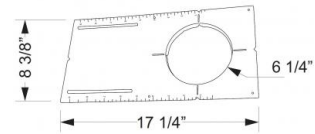

New Construction Round Mounting Plate

New construction mounting plate for 4", 6", and 8" Ultra Slim LED Round Panel Lights

Features

New construction mounting plate for 4", 6", and 8" Ultra Slim LED Round Panel Lights.

4" Dimensions

6" Dimensions

8" Dimensions

Product Number

Item	Description
EMP8	8" New Construction Round Mounting Plate

Product Number Builder Example: EMP4

New Construction Round Mounting Plate	Size
EMP	<input type="text"/>
	4 4"
	6 6"
	8 8"