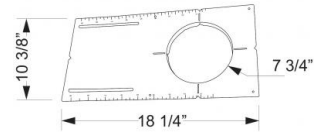

New Construction Round Mounting Plate

New construction mounting plate for 4", 6", and 8" Ultra Slim LED Round Panel Lights

Features

New construction mounting plate for 4", 6", and 8" Ultra Slim LED Round Panel Lights.

4" Dimensions

6" Dimensions

8" Dimensions

Product Number

Item	Description
EMP8	8" New Construction Round Mounting Plate

Product Number Builder Example: EMP4

New Construction Round Mounting Plate	Size
EMP	<input type="text"/>
	4 4"
	6 6"
	8 8"