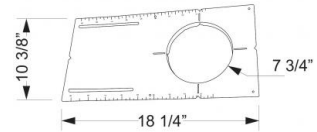

New Construction Round Mounting Plate

New construction mounting plate for 4", 6", and 8" Ultra Slim LED Round Panel Lights

Features

New construction mounting plate for 4", 6", and 8" Ultra Slim LED Round Panel Lights.

4" Dimensions

6" Dimensions

8" Dimensions

Product Number

Item	Description
EMP6	6" New Construction Round Mounting Plate

Product Number Builder Example: EMP4

New Construction Round Mounting Plate	Size
EMP	<input type="text"/>
	4 4"
	6 6"
	8 8"