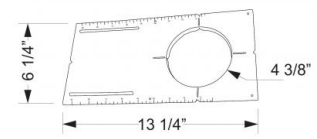

New Construction Round Mounting Plate

New construction mounting plate for 4", 6", and 8" Ultra Slim LED Round Panel Lights

Features

New construction mounting plate for 4", 6", and 8" Ultra Slim LED Round Panel Lights.

4" Dimensions

6" Dimensions

8" Dimensions

Product Number

Item	Description
EMP6	6" New Construction Round Mounting Plate

Product Number Builder Example: EMP4

New Construction Round Mounting Plate	Size
EMP	<input type="text"/>
	4 4"
	6 6"
	8 8"