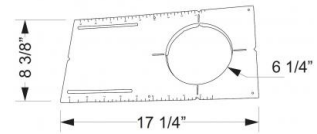

New Construction Round Mounting Plate

New construction mounting plate for 4", 6", and 8" Ultra Slim LED Round Panel Lights

Features

New construction mounting plate for 4", 6", and 8" Ultra Slim LED Round Panel Lights.

4" Dimensions

6" Dimensions

8" Dimensions

Product Number

Item	Description
EMP6	6" New Construction Round Mounting Plate

Product Number Builder Example: EMP4

New Construction Round Mounting Plate	Size
EMP	<input type="text"/>
	4 4"
	6 6"
	8 8"