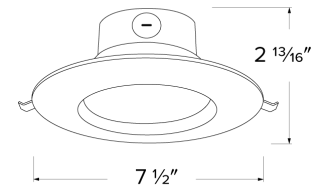

6" Easy-Pro Integral Junction Box LED Inserts

For use with direct contact to insulation

Features

- No housing required
- CRI90+
- ETL Listed
- ENERGY STAR compliant
- Title 24 JA8-2019 Compliant

Specifications

Wattage	23W
Lumens	1400 lm
Voltage	120V
Color Temp.	3000K
Dimmable	Triac/ELV
Lamp Type	LED
CRI	90+
Wet Location	Listed

Dimensions

Product Number

Item	Lamp type	Lumens	CCT	Watts	Voltage	Dimming
ELR68530W	LED	1400 lm	3000K	23W	120V	Triac/ELV