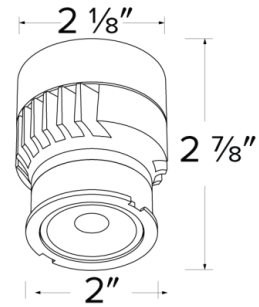

Specifications

Wattage	12.5W
Lumens	1260 lm
Voltage	120V
Color Temp.	4000K
Dimmable	Triac/ELV
Lamp Type	LED
Beam Angle	38°
CRI	95
Wet Location	UL Listed w/Wet Location Trims
Damp Location	UL Listed

Dimensions