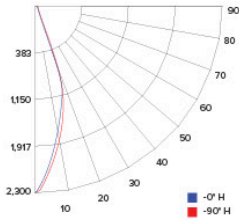

Koto™ LED Module

PHOTOMETRIC REPORT

Product #: ELK10CT5 @3000K
Wattage / Lumens: 12W / 1000 lm
Luminaire LPW: 83 lm/W