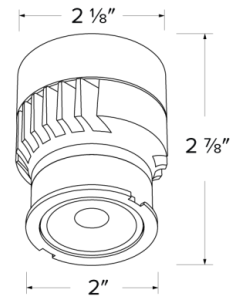

Please note this will not replace static color temperature Koto modules.

Specifications

Wattage	10W
Lumens	825 lm
Voltage	120V
Color Temp.	2700K, 3000K, 3500K, 4000K, 5000K
Dimmable	Triac/ELV
Lamp Type	LED
Beam Angle	38°
CRI	95
Wet Location	UL Listed w/Wet Location Trims
Damp Location	UL Listed