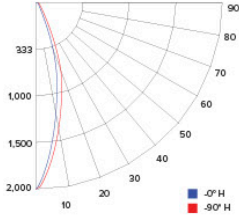

CANDLE POWER SUMMARY

Degree Vertical	0°
0	1904
5	1681
15	902
25	250
35	61
45	30
55	17
65	10
75	6
85	6
90	6

ILLUMINANCE AT A DISTANCE

Distance to Target Plane	Center Beam Footcandles	Beam Diameter
4'	164	2.6'
6'	57.9	3.8'
8'	29.7	5.1'
10'	20.0	6.4'