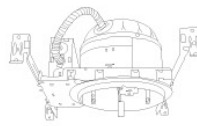

6" Shallow ICA Housing
New Construction

CAT NO.	SPECIFICATIONS
EL760ICA	5 1/2" Height