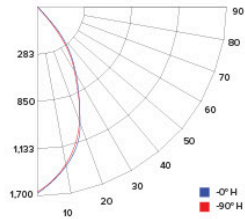

CANDLE POWER SUMMARY

Degree Vertical	0°
0	2295
5	2215
15	1501
25	569
35	104
45	37
55	25
65	15
75	9
85	6
90	6

ILLUMINANCE AT A DISTANCE

Distance to Target Plane	Center Beam Footcandles	Beam Diameter
4'	198.3	2.5'
6'	69.8	3.8'
8'	35.9	5.2'
10'	24.1	6.4'

CANDLE POWER SUMMARY

Degress Vertical	0°
0	1673
5	1607
15	1351
25	754
35	352
45	133
55	44
65	18
75	8
85	3
90	1

ILLUMINANCE AT A DISTANCE

Distance to Target Plane	Center Beam Footcandles	Beam Diameter
4'	144.3	3.1'
6'	50.9	4.7'
8'	26.1	6.3'
10'	17.6	7.8'