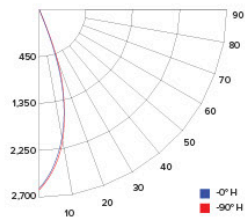

PHOTOMETRIC REPORT

Product #: ELK1135
Wattage / Lumens: 10.3W / 1112.9 lm
Luminaire LPW: 108 lm/W