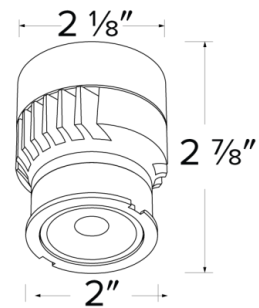

Specifications

Wattage	10W
Lumens	860 lm
Voltage	120V
Color Temp.	4000K
Dimmable	Triac/ELV
Lamp Type	LED
Beam Angle	38°
CRI	95
Wet Location	UL Listed w/Wet Location Trims
Damp Location	UL Listed

Dimensions