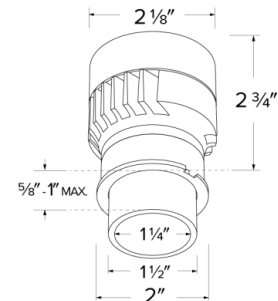

Dimensions

Product Number

Item	Description	Lamp type	Lumens	CCT	Watts	Voltage	Dimming	Beam Angle
ELK0735-FC	Koto Focus™ LED Module	LED	830 lm	3500K	10W	120V	Triac/ELV	Adjustable Beam 18° - 50°