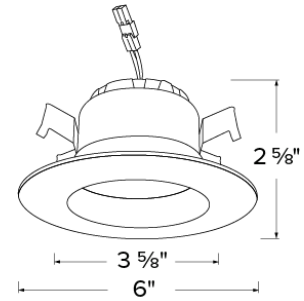

4" Round LED Reflector Insert for 4S Junction Box

4" LED Recessed Downlight specially designed for use in 4S junction box (3 1/2" tall).

Features

- For use in 4S junction box (3 1/2" tall)
- Soft white lens provides smooth lumen distribution and eliminates LED pixelation.
- Deep LED trim reduces glare while providing excellent illumination.
- Outstanding color rendering CRI 90+
- ETL listed for wet locations
- Title 24 JA8-2019 Compliant
- Features LED inserted connector for easy wiring installation

Specifications

| | |
|---------------------|-----------|
| Wattage | 15W |
| Lumens | 1000 lm |
| Color Temp. | 3000K |
| Dimmable | Triac/ELV |
| Lamp Type | LED |
| CRI | 90+ |
| Wet Location | Listed |

Dimensions

Technical Details

Optics: Frosted polycarbonate lens diffuses light evenly throughout while reducing glare with LED Array technology.

Construction: For use in 4S junction box (3 1/2" tall). Spun Aluminum for greater heat dissipation. High quality powder coat finish preventing rust and paint cracking.