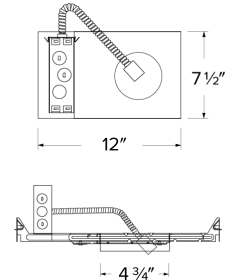

Junction Box: Positioned to accommodate straight conduit runs. 1/2" trade size conduit knockouts and pry-out knockout slots for easy romex installation

Warranty: ELCO Products are built to last. 5-year Limited warranty

Options

Optional Battery Backup

Dimensions

Product Number

Item	Description
ELB4PF-EM5	New Construction Plaster Frame with Emergency Battery Backup

Product Number Builder Example: ELB4PF

Birch™ 4" New Construction Plaster Frame