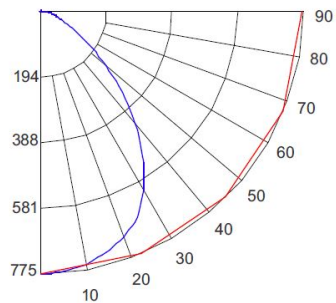

Product #: EL69535D
 Wattage/Lumens: 20.4W/ 1426 lm
 Luminaire LPW: 70 Lm/W

CANDLE POWER SUMMARY

Degrees Vertical	0°
0	775
5	768
15	731
25	661
35	509
45	323
55	163
65	70
75	32
85	8
90	0

ILLUMINANCE AT A DISTANCE