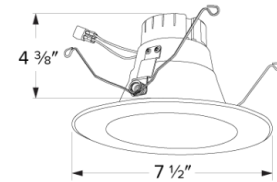

Dimensions

Technical Details

Optics: Frosted polycarbonate lens diffuses light evenly throughout while reducing glare with LED Array technology.

Construction: For use in IC and non-IC housings. Spun Aluminum for greater heat dissipation. High quality powder coat finish preventing rust and paint cracking.

Installation: Quick connect for use with EL76FICDXA, EL76FICDXA-B, EL760ICDXA, EL760ICDXA-B, EL760ICDXA-EM5 and EL760RICDXA.

Electrical: Driver connects to 120/277V power supply. High Efficiency driver with a power factor > 0.9. Start time of less than .75 seconds.

LED Technology: Extremely accurate color rendering with 93+ CRI. Lumen Maintenance of 50,000 hours L70 Life based on LM80 standardized test results. Superior Thermal Management by utilizing integral heat sink. Instant On to Full Brightness. No LED pixelation.

Dimmability: Works with 0-10V dimmers . Dims down to 10%. For full list of dimmers refer to the Dimmer Compatibility List. Industry leading dimming. Dims smoothly with no hot spots or flickering.

Listings: Listed for Wet Location. RoHS Compliant. Energy Star Certified. Title 24 JA8-2019 Compliant.

Warranty: ELCO Products are built to last with a 5-year Limited Warranty.

Product Number

Item	Lamp type	Lumens	CCT	Watts	Voltage	Dimming	Finish
EL6953DCW	LED	1425 lm	3500K	20W	120/277V	0-10V	Chrome with White Ring

Product Number Builder Example: EL69530DCW

ELCO 6" LED Inserts	Color Temp.	Finish
EL695	30 3000K 35 3500K	DCW Chrome w/White Ring