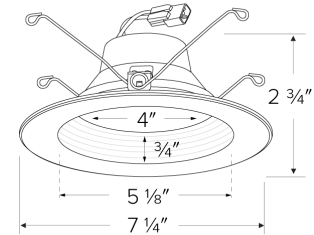

5"/6" LED Shallow Baffle Inserts with 5-CCT Switch

This unique LED recessed downlight gives you the options you are looking for in one fixture. The manual switch located on the driver allows you to choose between 2700K, 3000K, 3500K, 4000K or 5000K. This is the perfect light for bedrooms, kitchens, closets and generally all living spaces. Our energy saving fixture gives you all of these options at the flip of a switch.

Specifications

Wattage	10W
Lumens	700 lm
Voltage	120V
Color Temp.	2700K, 3000K, 3500K, 4000K, 5000K
Dimmable	Triac/ELV
Lamp Type	LED
CRI	90+
Wet Location	Listed

Dimensions

Technical Details

Optics: Soft white lens provides smooth lumen distribution.