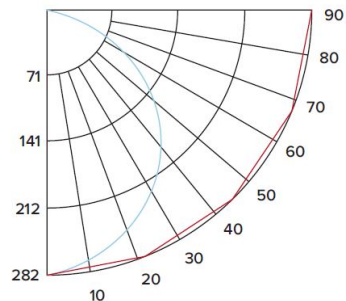

LED Reflector Insert

PHOTOMETRIC REPORT

Product #: EL61527
Wattage/Lumens: 10.1W/ 731 Lm
Luminaire LPW: 72 Lm/W

CANDLE POWER SUMMARY

Degrees Vertical	0°
0	282
5	280
15	267
25	245
35	213
45	172
55	125
65	74
75	25
85	1.9
90	0

ILLUMINANCE AT A DISTANCE

Distance to Target Plane	Footcandles Beam Center	Beam Diameter
4'	17.6	10.7'
6'	7.83	16.1'
8'	4.41	21.5'
10'	2.82	26.8'

ZONAL LUMEN SUMMARY

Zone	Lumens	% Luminaire
0-30°	217.58	29.80
0-40°	354.58	48.50
0-60°	611.22	83.60
0-90°	731.10	100.00