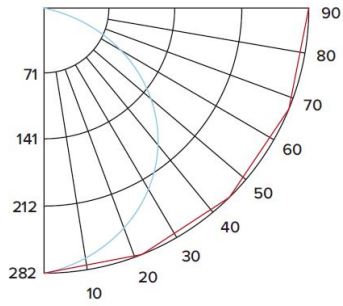

LED Reflector Insert

PHOTOMETRIC REPORT

Product #: EL61527
Wattage/Lumens: 10.1W/ 731 Lm
Luminaire LPW: 72 Lm/W

CANDLE POWER SUMMARY

Degrees Vertical	0°
0	282
5	280
15	267
25	245
35	213
45	172
55	125
65	74
75	25
85	1.9
90	0

ILLUMINANCE AT A DISTANCE

Distance to Target Plane	Footcandles Beam Center	Beam Diameter
4'	17.6	10.7'
6'	7.83	16.1'
8'	4.41	21.5'
10'	2.82	26.8'

ZONAL LUMEN SUMMARY

Zone	Lumens	% Luminaire
0-30°	217.58	29.80
0-40°	354.58	48.50
0-60°	611.22	83.60
0-90°	731.10	100.00