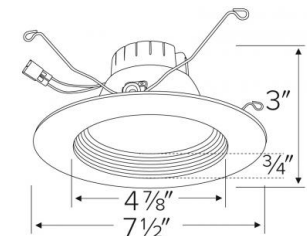

Dimensions

Product Number

Item	Lamp type	Lumens	CCT	Watts	Voltage	Dimming	Beam Angle	Finish
EL610SDBZ	LED	750 lm	SunsetK	10W	120V	Triac/ELV	90°	Bronze

Product Number Builder Example: EL610SDW

6" Sunset Dimming LED Insert	Finish
EL610SD	
	W White