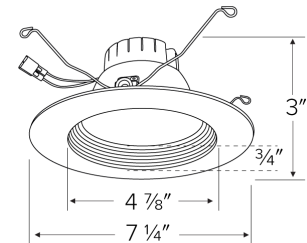

Dimensions

Product Number

Item	Lamp type	Lumens	CCT	Watts	Voltage	Dimming	Finish
EL610CT5BB	LED	880 lm	2700K, 3000K, 3500K, 4000K, 5000K	12W	120V	Triac/ELV	All Black

Product Number Builder Example: EL610CT5W

5"/6" 5-CCT Switch LED Baffle Insert	Color Temp.	Finish
EL610 12W / 850 lm	CT5 2700K - 5000K	W All White