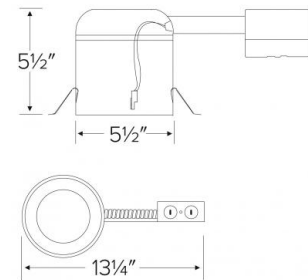

5" IC Airtight Shallow Remodel Housing for LED Inserts, 17W Max

Features

- Shallow single wall IC remodel construction, for use in insulated ceilings.
- CA Title 24 compliant (as high efficiency luminaire).
- Trims sold separately.
- Lamp: 17W Max 120V.
- UL Listed for damp location and for feed through.
- Compatible with ELCO 5" LED Inserts.

Specifications

Wattage	17W
Voltage	120V
Damp Location Listed	

Dimensions

Technical Details

Construction:

- Shallow single wall IC rated for direct contact with insulation, for use in IC or non-IC conditions.
- Airtight housing with gasket to restrict airflow in accordance with ASTM E-283 air-tight requirements.
- Steel housing for greater heat dissipation.