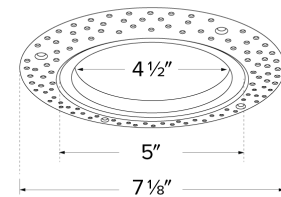

## Features

- 4" Round extra thin spackle frame for easy mounting.
- Designed to seamlessly flush trims to ceiling.
- Compatible 4" Pex™ Round trims: **ELK4116, ELK4118, ELK4127, ELK4129, ELK4710, ELK4713, ELK4715** Series Only.

## Dimensions