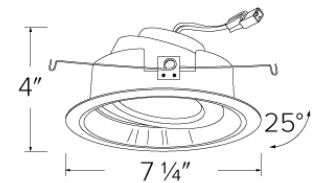

Dimensions

Product Numbers

Item	Lamp type	Lumens	CCT	Watts	Voltage	Dimming	Finish
EL477CT5W	LED	1200 lm	2700K,	18W	120V	Triac/ELV	White
			3000K,				
			3500K,				
			4000K,				
			5000K				
EL477CT5B	LED	1200 lm	2700K,	18W	120V	Triac/ELV	Black w/White Ring
			3000K,				
			3500K,				
			4000K,				
			5000K				
EL477CT5C	LED	1200 lm	2700K,	18W	120V	Triac/ELV	Chrome
			3000K,				
			3500K,				
			4000K,				
			5000K