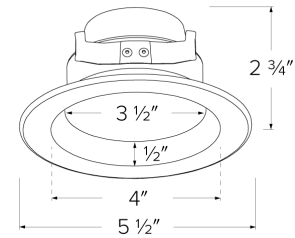

Specifications

Wattage	9W
Lumens	600 lm
Voltage	120V
Color Temp.	2700K, 3000K, 3500K, 4000K, 5000K
Dimmable	Triac/ELV
Lamp Type	LED
CRI	90+
Wet Location	Listed

Dimensions

Technical Details

Optics: Soft white lens provides smooth lumen distribution