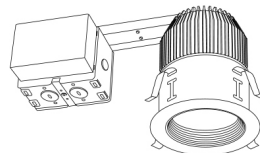

IC Airtight Remodel Housing

CAT NO.	SPECIFICATIONS
ELDR47ICA	1200 lm/ 16W / 2700K
ELDR46ICA	1200 lm/ 16W / 3000K
ELDR45ICA	1200 lm/ 16W / 4000K