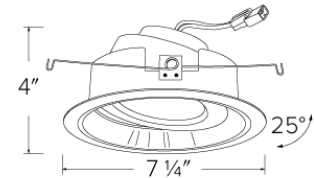

Dimensions

Product Number

Item	Lamp type	Lumens	CCT	Watts	Voltage	Dimming	Finish
EL37730B	LED	1050 lm	3000K	15W	120V	Triac/ELV	Black w/White Ring

Product Number Builder Example: EL37727W

ELCO 6" LED Insert	Color Temp.	Finish
EL377	27 2700K 30 3000K	W All White B Black w/White Ring C Chrome