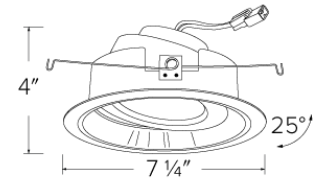

Dimensions

Product Number

Item	Lamp type	Lumens	CCT	Watts	Voltage	Dimming	Finish
EL3772B	LED	1050 lm	2700K	15W	120V	Triac/ELV	Black w/White Ring

Product Number Builder Example: EL3772W

ELCO 6" LED Insert	Color Temp.	Finish
EL377	27 2700K 30 3000K	W All White B Black w/White Ring C Chrome