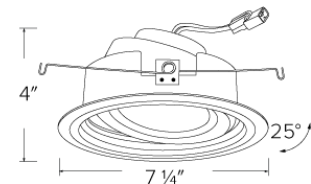

Dimensions

Product Numbers

Item	Lamp type	Lumens	CCT	Watts	Voltage	Dimming	Finish
EL37627W	LED	1050 lm	2700K	15W	120V	Triac/ELV	All White
EL37630W	LED	1050 lm	3000K	15W	120V	Triac/ELV	All White
EL376CT5W	LED	1050 lm	2700K, 3000K, 3500K, 4000K, 5000K	15W	120V	Triac/ELV	All White
EL376CT5B	LED	1050 lm	2700K, 3000K, 3500K, 4000K, 5000K	15W	120V	Triac/ELV	Black w/White Ring
EL376CT5BZ	LED	1050 lm	2700K, 3000K, 3500K, 4000K, 5000K	15W	120V	Triac/ELV	All Bronze