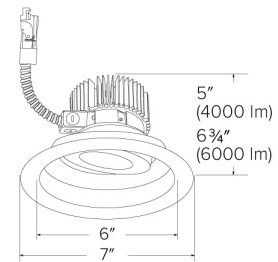

Dimensions

Product Number Builder Example: E618L4030W2

ELCO 6" Adjustable	Laurel	Lumens	Color Temp.	Finish
E618	L