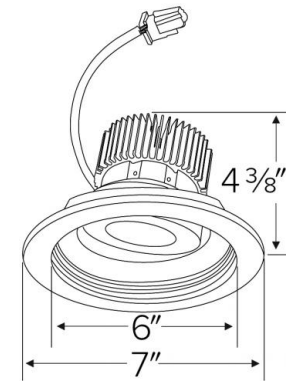

Dimensions

Product Number Builder Example: E616C0827W2

ELCO 6" Adjustable Baffle	Lumens	Color Temp.	Finish	Generation
E616C	08 850 lm 12 1250 lm	27 2700K 30 3000K	W All White BZ All Bronze	Gen 1 2 Gen 2