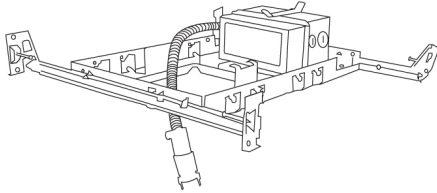

Compatible Products

For use with 5" Maple™ LED Square Light Engines

5" Maple™ IC Shallow Frame with Driver

IC Shallow Frame
Plaster Frame

Optional:
Emergency Battery Backup

CAT NO.	SPECIFICATIONS
E5SQLFU1	1100 lm
E5SQLFU20	2000 lm