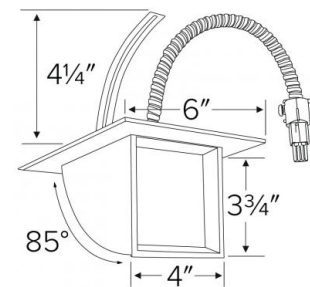

Specifications

Wattage	26W
Lumens	2000 lm
Color Temp.	3000K
Lamp Type	LED
CRI	93+
Damp Location	Listed

Dimensions

Technical Details

Optics: Polycarbonate diffuser with internal reflector create a uniform light distribution with minimal glare.